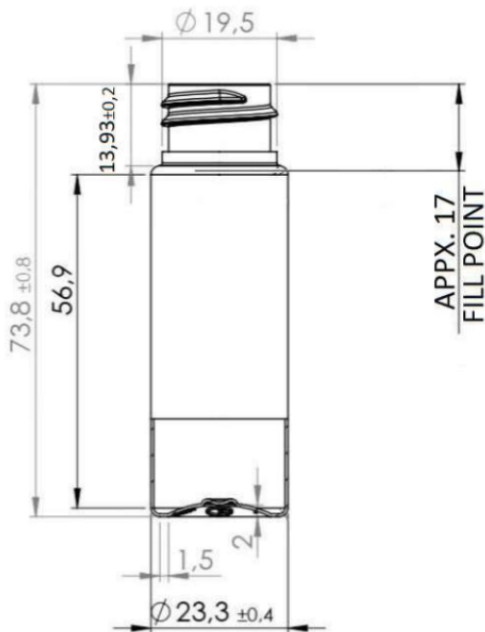

Cylinder Tall 20

Food contact statement

We hereby confirm that this product complies with the requirements of the European legislation (EU) no 10/2011 and all its amendments for plastics used in contact with food.

[Request Sample](#)

General info

Item no. (SKU):	
Family / Range:	Cylinder Tall
Capacity:	20ml
Neck:	20/410
Weight:	8
Shape:	Round
Material:	PET / RPET
Colour:	All Colours Available
Print Areas:	N/A
Country of Origin:	Lithuania

Packaging Info

Packed in Boxes

Box Dimensions (mm):	594 x 394 x 448
Quantity per box (pcs):	
Boxes per pallet (pcs):	
Quantity per pallet (pcs):	
Net weight (kg):	
Gross weight (kg):	
Pallet height (mm):	2400

Packed in PE bags on trays (Half pallet)

Tray dimensions (mm):	1200 x 800 x 50
Quantity per tray (pcs):	1768
Quantity per PE bag (pcs):	
PE bags per tray (pcs):	
Trays per pallet (pcs):	14
Quantity per pallet (pcs):	24752
Net weight (kg):	205
Gross weight (kg):	224
Pallet height (mm):	1200

Storage

Please be aware that these products are handled and stored correctly in order to ensure the safety and quality of our products. When storing this product, please avoid excessive force and storage above 40 degrees Celsius (86 degrees Fahrenheit).